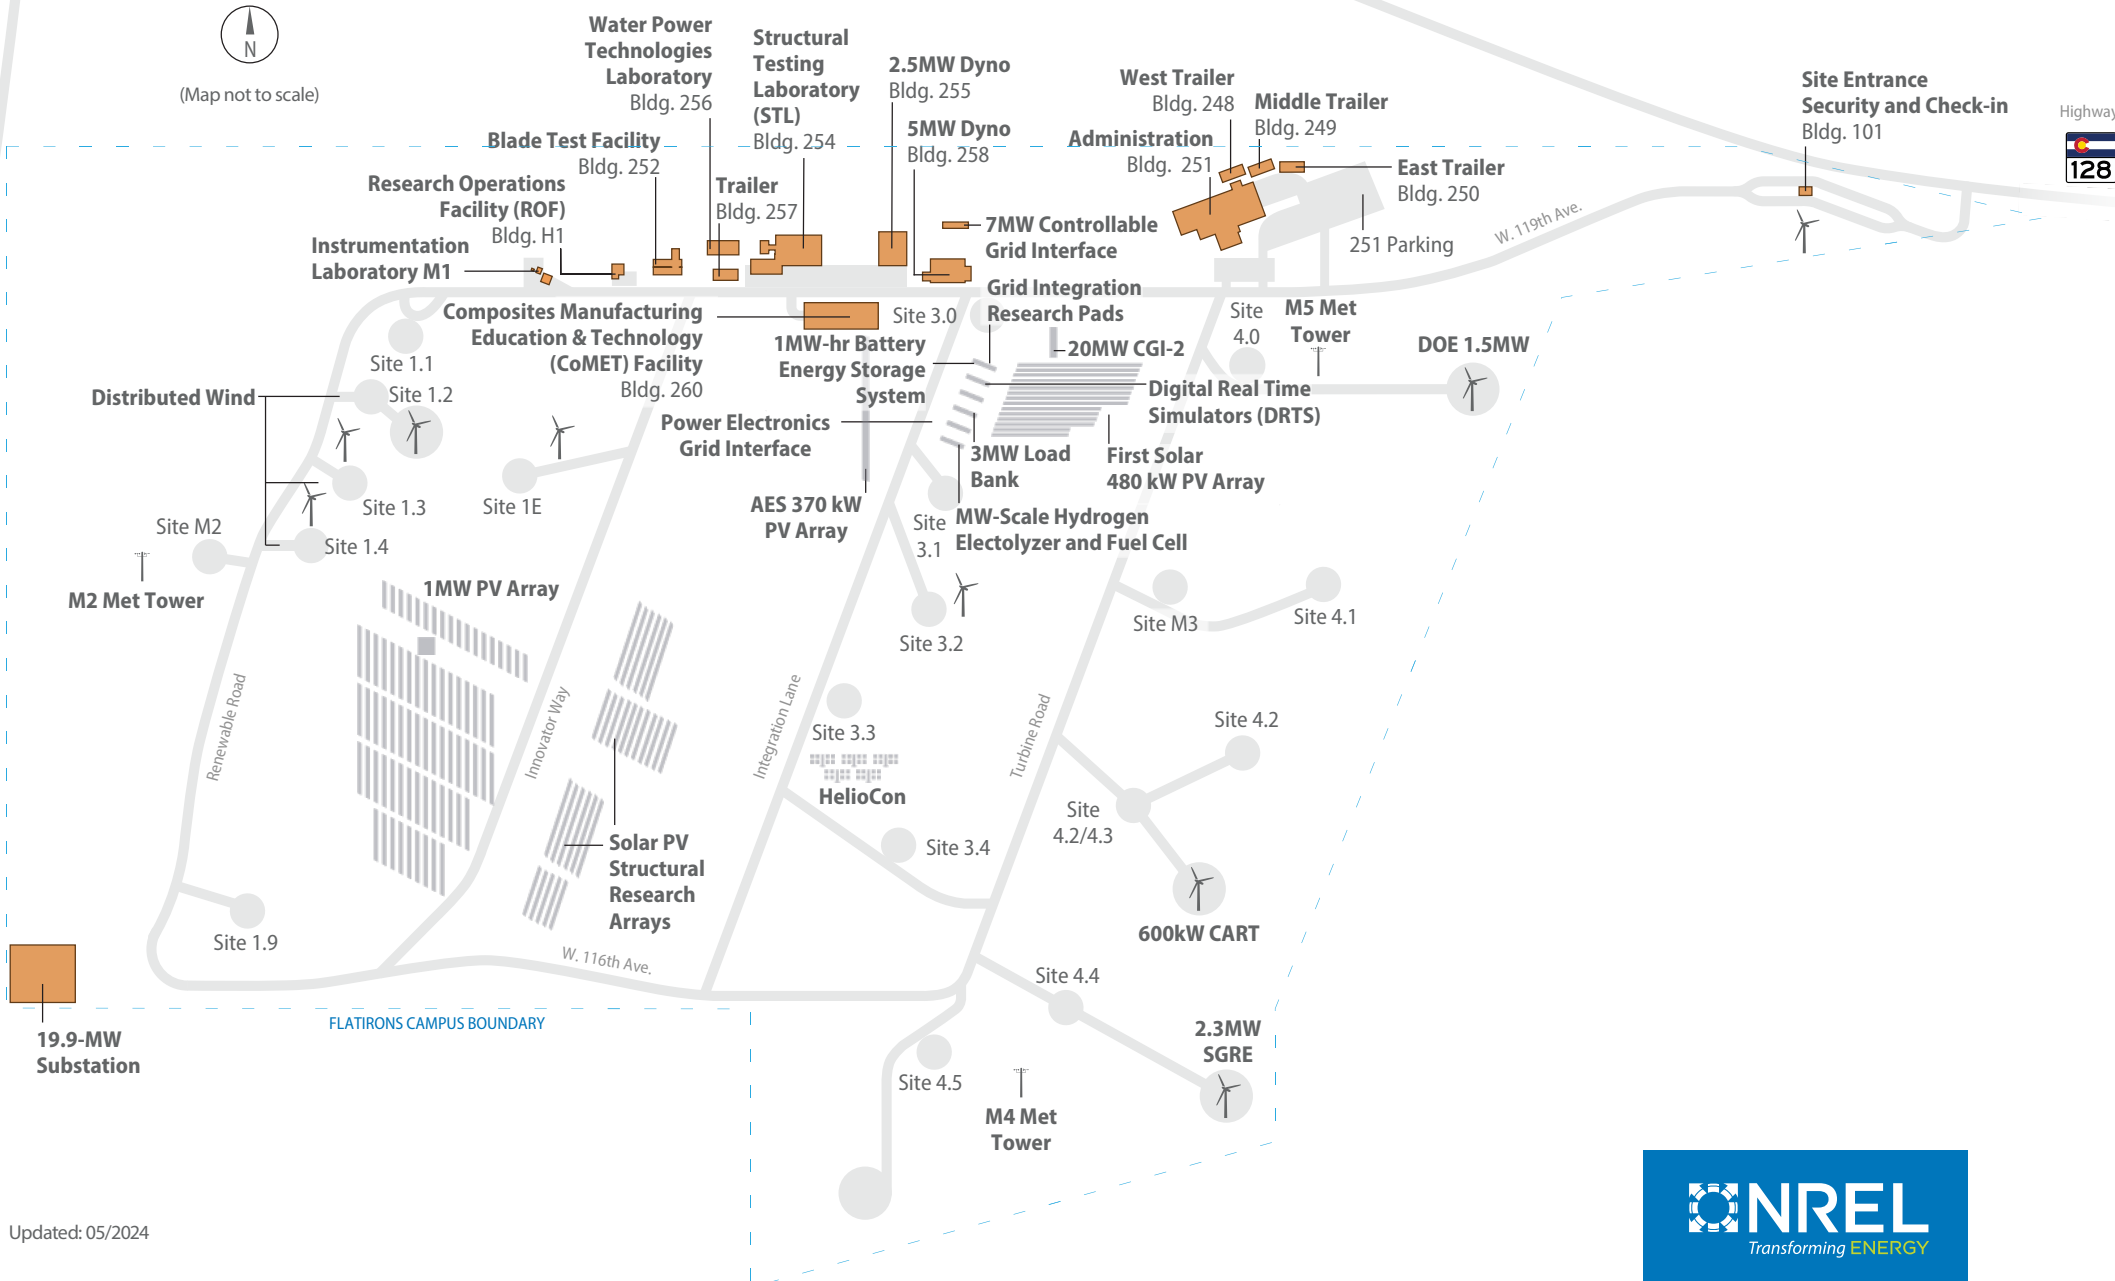

# Flatirons Campus

19001 W. 119th Ave.  
Arvada, CO 80007

Highway

(Map not to scale)

Highway

Updated: 05/2024